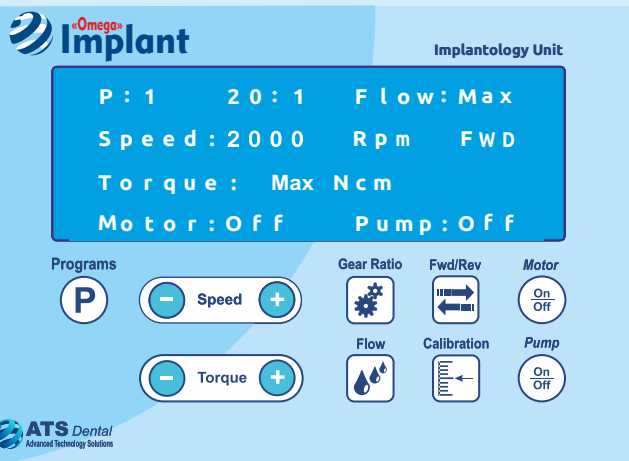

«Omega» Implant

Brushless Micromotor

Electronic Calibration of ContraAngle

Available with 3 different Pedal

Built to Last

User Friendly

30000 RPM

Torque: 51 Ncm

**CA
20:1**

**The new generation...
of Power and Control**

**Available with
Constrangle 20:1**

«Omega» Implant

Implant Motor with integrated
coolant pump easy and uncomplicated to use
Brushless motor

Our **OMEGA IMPLANT** is a compact tabletop unit. All necessary treatment stages of implantology can be performed safely and precisely using just one 20:1 contra-angle.

OMEGA IMPLANT is equipped with **Contra-Angle calibration**: the precision of the motor is adapted to the contra-angle connected. **OMEGA IMPLANT** also delivers the highest standards of ergonomics and flexibility.

The motor torque is **72 Ncm** and the motor speed range is **400 – 40,000 rpm (20 - 2000 with 20:1 contra-angle)**.

«DeLuxe» Multifunction Foot Control

Programs switching - Activation and Deactivation of the coolant pump - Clockwise/ Anticlockwise rotation - ON/OFF function. The reostatic effect is ensured by means of a **specialized «pressure sensor»**. There are NO mechanical or moving parts.