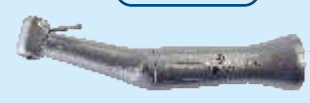

«Omega» Implant

Brushless Micromotor

Electronic Calibration of ContraAngle

Available with 3 different Pedal

Built to Last

User Friendly

30000 RPM

Torque: 51 Ncm

**CA
20:1**

**The new generation...
of Power and Control**

**Available with
Constrangle 20:1**

«Omega» Implant

Implant Motor with integrated
coolant pump easy and uncomplicated to use
Brushless motor

Our **OMEGA IMPLANT** is a compact tabletop unit. All necessary treatment stages of implantology can be performed safely and precisely using just one 20:1 contra-angle.

OMEGA IMPLANT is equipped with **Contra-Angle calibration**: the precision of the motor is adapted to the contra-angle connected. **OMEGA IMPLANT** also delivers the highest standards of ergonomics and flexibility.