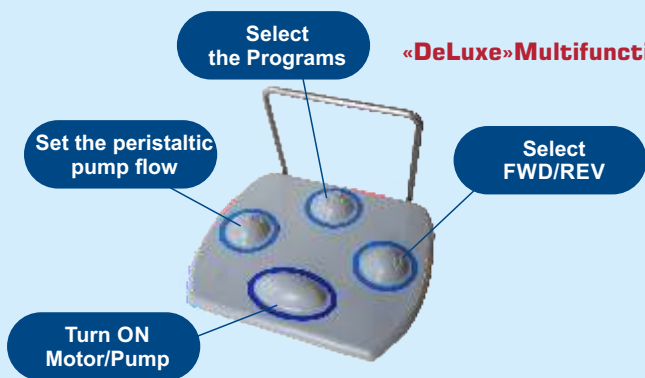

«DeLuxe» Multifunction Foot Control