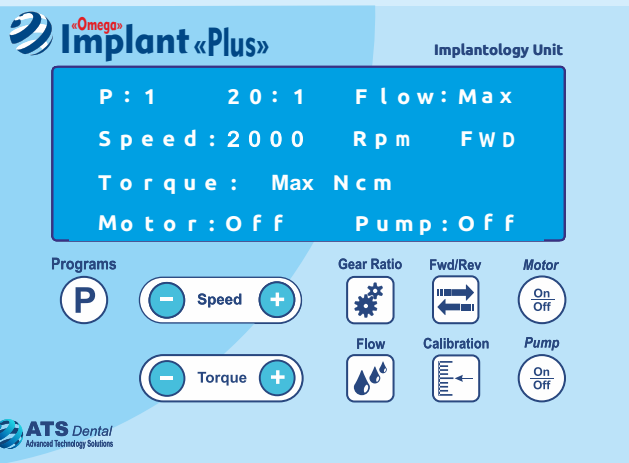

**CA
20:1**

Available with
Constrangle 20:1 Fiber Optic

LED

High Luminosity
Light

«Omega» Implant «Plus»

Our powerful Implant Motor with integrated coolant pump is easy and simple to use - **LED light**
Reliable and convenient **Autoclavable Brushless motor**

LED
- Wide light area
- Light without shadows
- Power: 31000Lux

Our **OMEGA IMPLANT «Plus»** is a complete system, specifically designed with all the power and functionality needed for intelligent and precise implantology and surgery: **powerful performance and precise functionality**. See for yourself!

Complete, powerful and precise!

Our **OMEGA IMPLANT «Plus»** is a compact tabletop unit for implantology that combines the power of a **BRUSHLESS motor** with a user friendly . All necessary treatment stages of implantology can be perormed safely and precisely **using just one 20:1 contra-angle**.

OMEGA IMPLANT «Plus» is equipped with **Contra-Angle calibration**. The motor torque is **72 Ncm** and the motor speed range is **400 – 40,000 rpm (20 - 2000 with 20:1 contra-angle)** .

«DeLuxe» Multifunction Foot Control