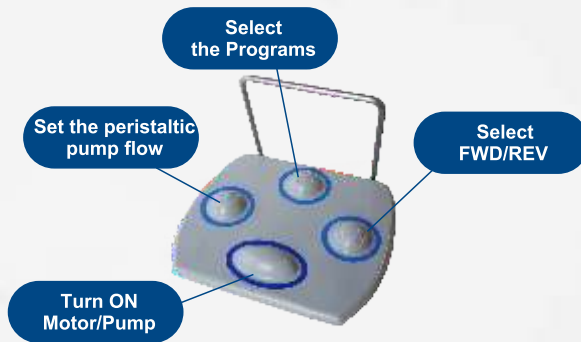

135°C
Light without shadows
Power: 31000Lux

Electronic High Precision Calibration
Ensures safe treatment
trought accurate torque correction

**LED
Lite**

Wide light area
Light without shadows
Power: 31000Lux

«DeLuxe» Multifunction Foot Control

Covered entirely with syntetic rubber: resistant to any leaking fluid. The reostatic effect is ensured by means of a specialized «pressure sensor». There are NO mechanical or moving parts.

4.3" TOUCH SCREEN

Advanced Irrigation Pump

Easy set up of irragation tubes - Very ergonomic opening and closing system - Better control of irrigation flow with very constant flow rate - Stable and quiet operations - 3 Flow Rates available: MIN - MED - MAX